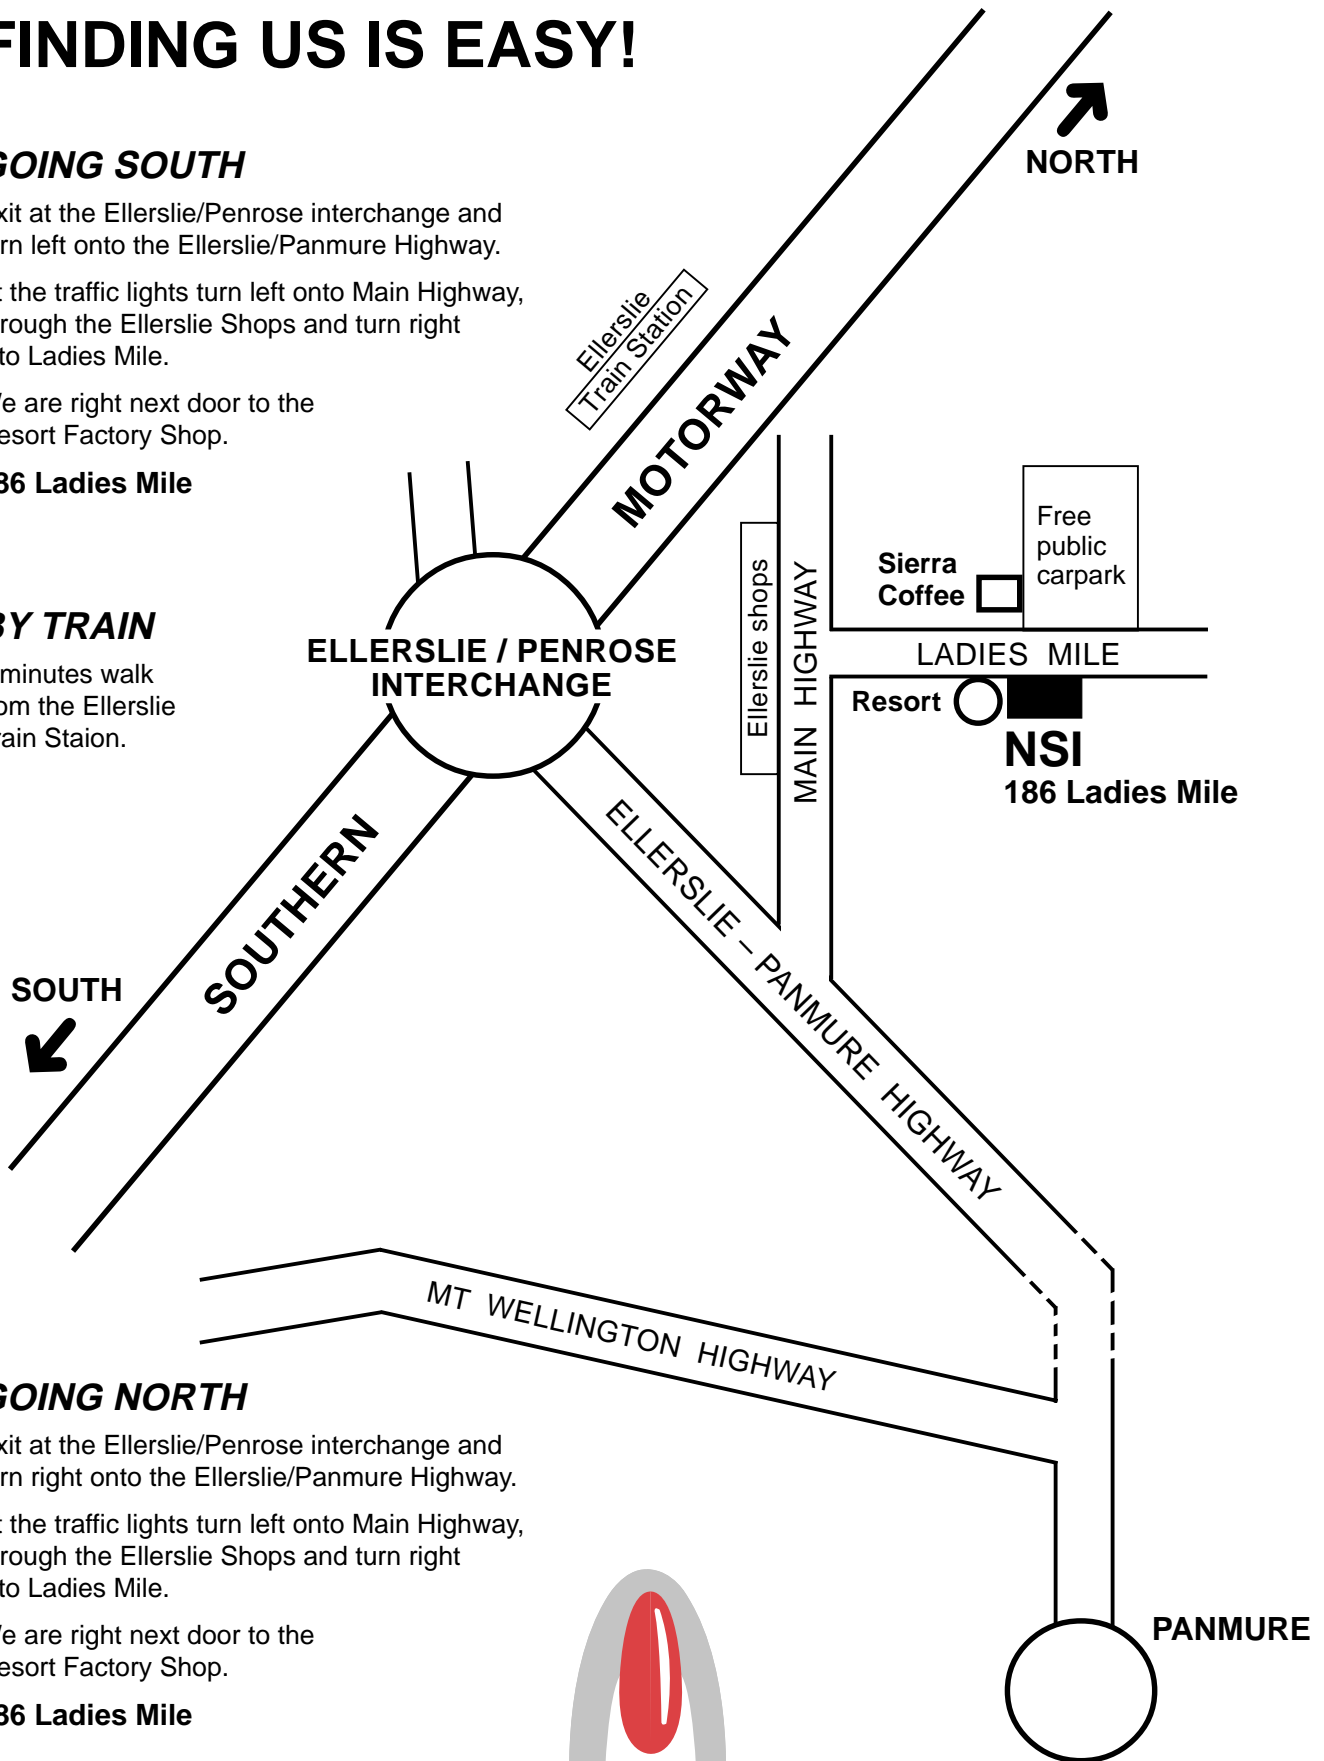

FINDING US IS EASY!

GOING SOUTH

Exit at the Ellerslie/Penrose interchange and turn left onto the Ellerslie/Panmure Highway.

At the traffic lights turn left onto Main Highway, through the Ellerslie Shops and turn right into Ladies Mile.

We are right next door to the Resort Factory Shop.

186 Ladies Mile

BY TRAIN

5 minutes walk from the Ellerslie Train Station.

GOING NORTH

Exit at the Ellerslie/Penrose interchange and turn right onto the Ellerslie/Panmure Highway.

At the traffic lights turn left onto Main Highway, through the Ellerslie Shops and turn right into Ladies Mile.

We are right next door to the Resort Factory Shop.

186 Ladies Mile

NSI New Zealand Ltd
Professional Nail Products

186 Ladies Mile, Ellerslie 1051. PO Box 11675 Ellerslie 1542, Auckland.

Ph: (09) 579 3214 Fax: (09) 579 3865 Freephone: 0800 500 674

Email: nsi@nails.co.nz Web: www.nails.co.nz